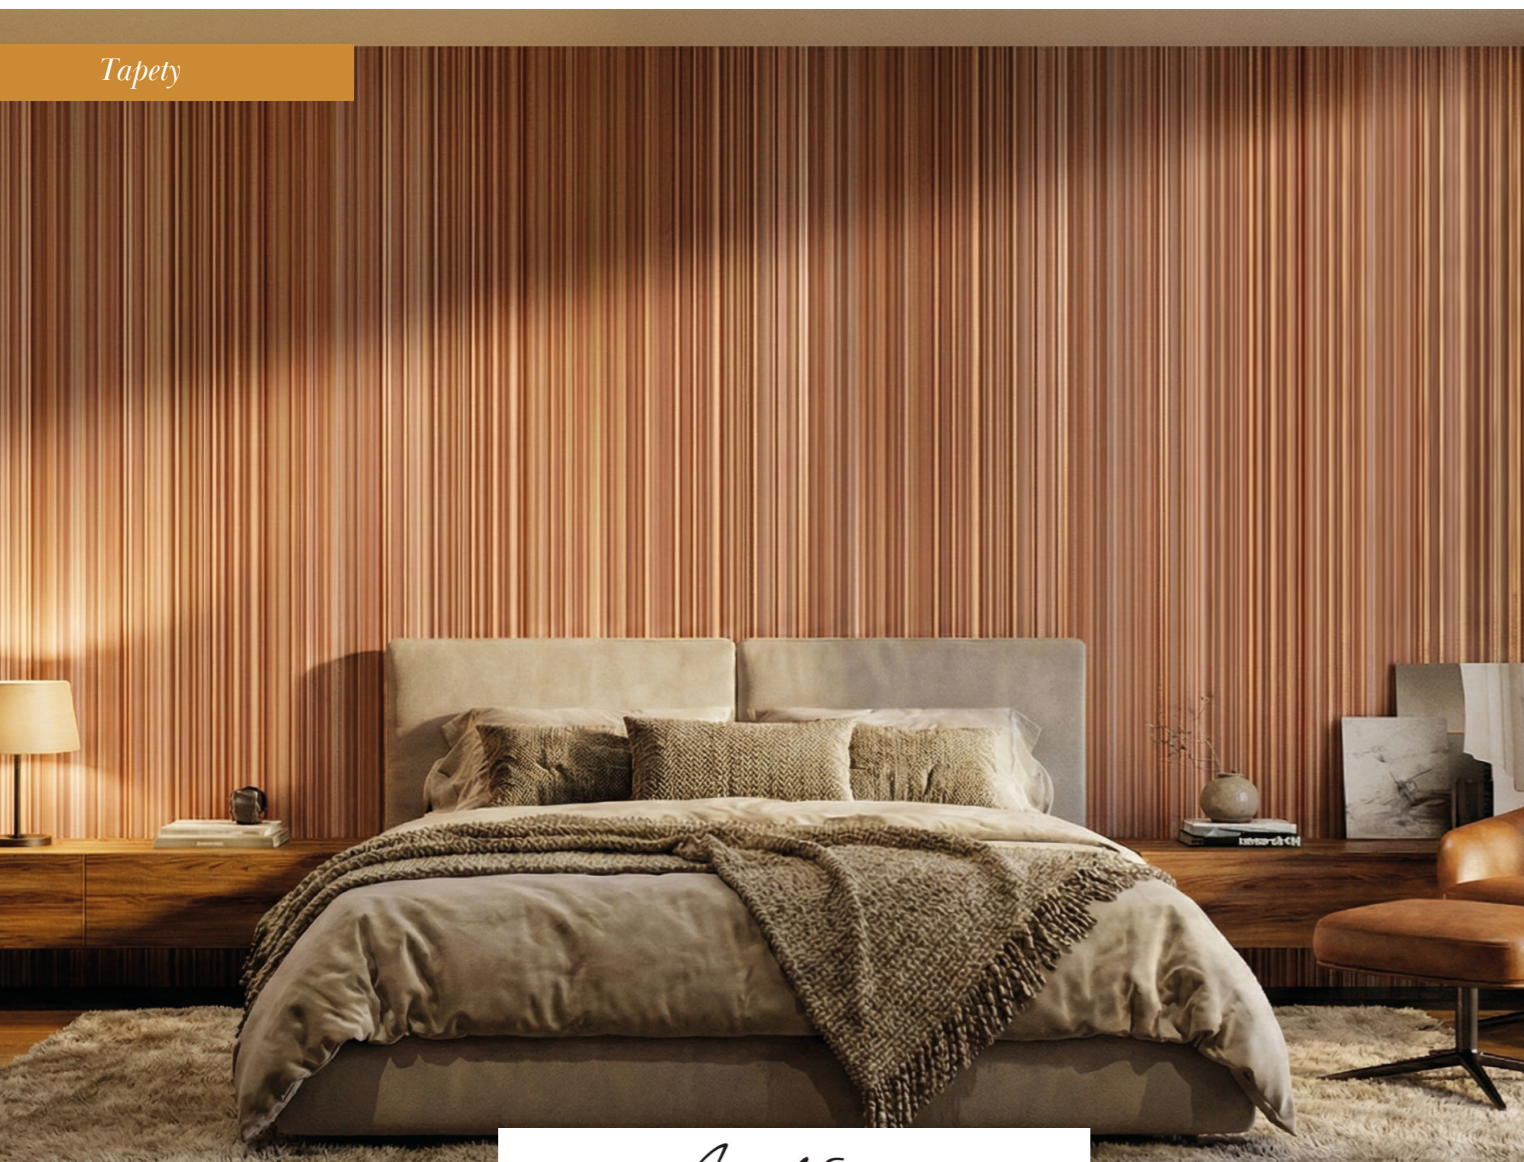

FLOW MOONBEAM

SOMERSET OASIS

KHRÔMA

by MASUREEL

Artium
WALL COVERING

OPTIMUM
O.010

OPTIMUM
O.016

VELLUS
VL.10