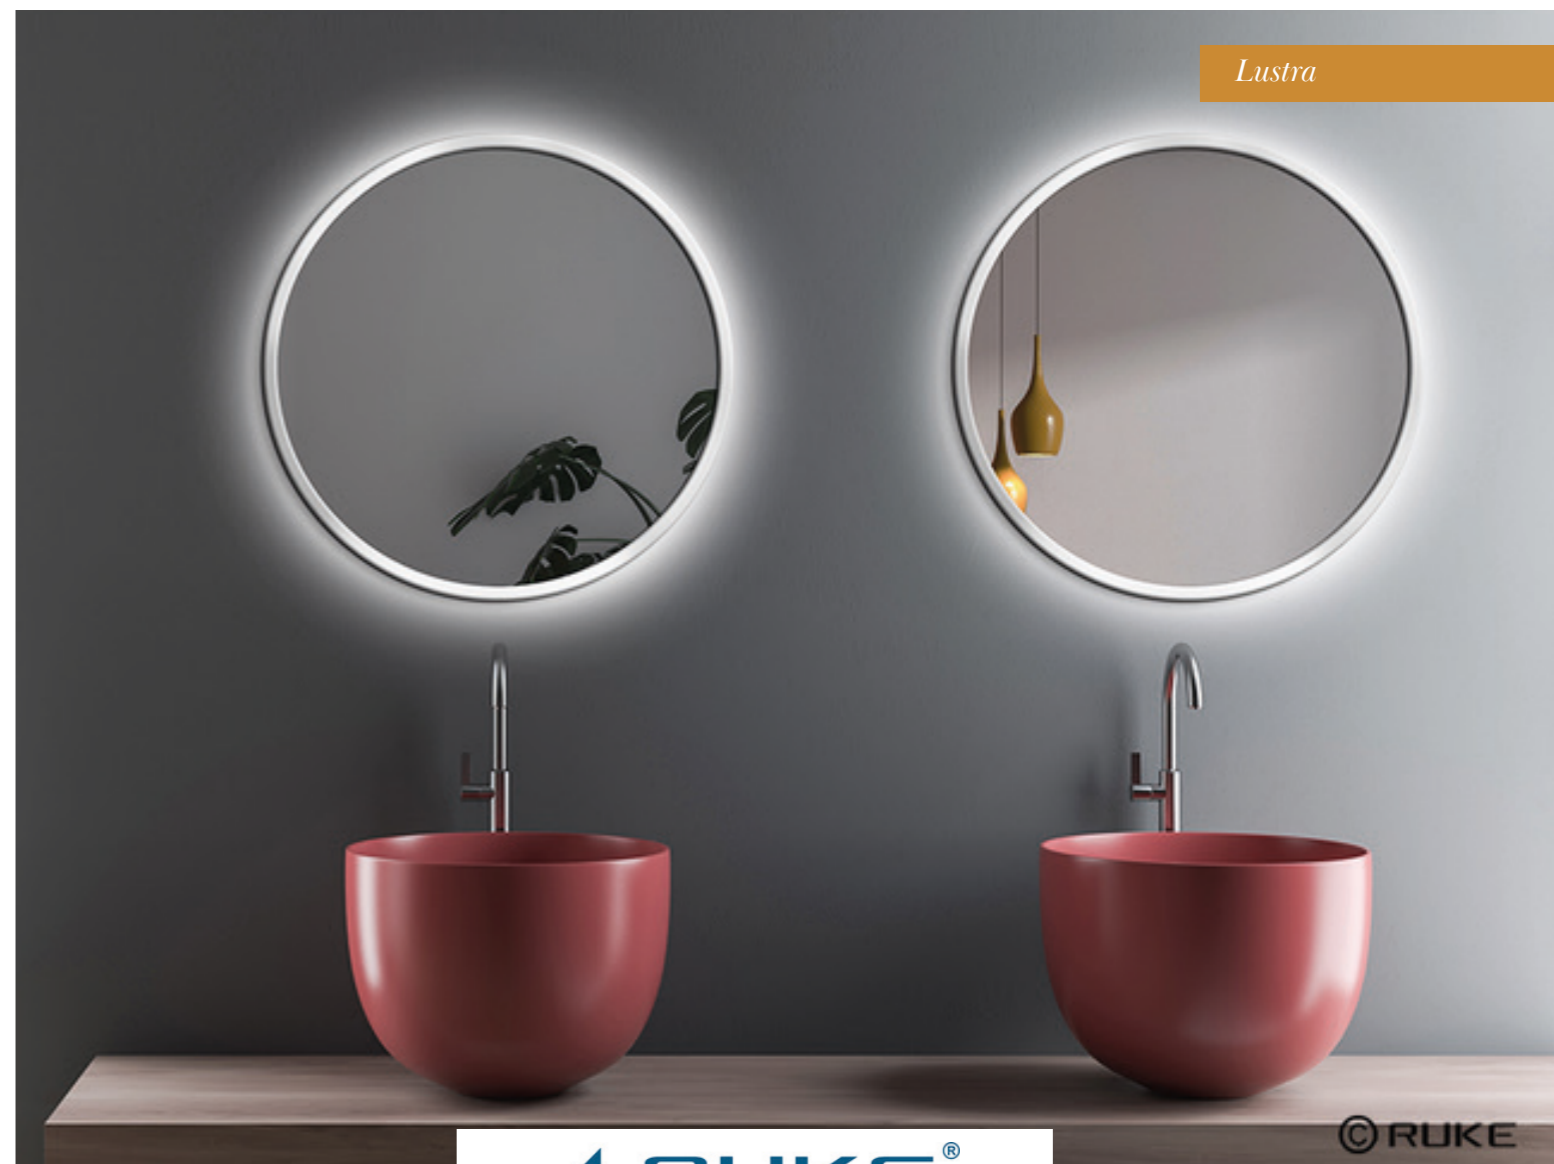

LEVANTE

LEVA MIRROR

Lustra

DEKORIAN
POD KLUCZ

VIZZIUM

ATOMI

ARTUS CLARA FIGURA IV LED

CLARA OVALE LED 95X40

CLARA SIMPLI LED

RUKE
GLASS & MIRRORS

© RUKE

OVAL BOLD LED

SCANDINAVIA BOLD LED

ALMA

KORIA LED

MORIS

FERNI

CORONA

QUADRO 2

RUKE
GLASS & MIRRORS

RUKE
GLASS & MIRRORS

SIMPLE MILLY

SIMPLE SHINE

FENIR