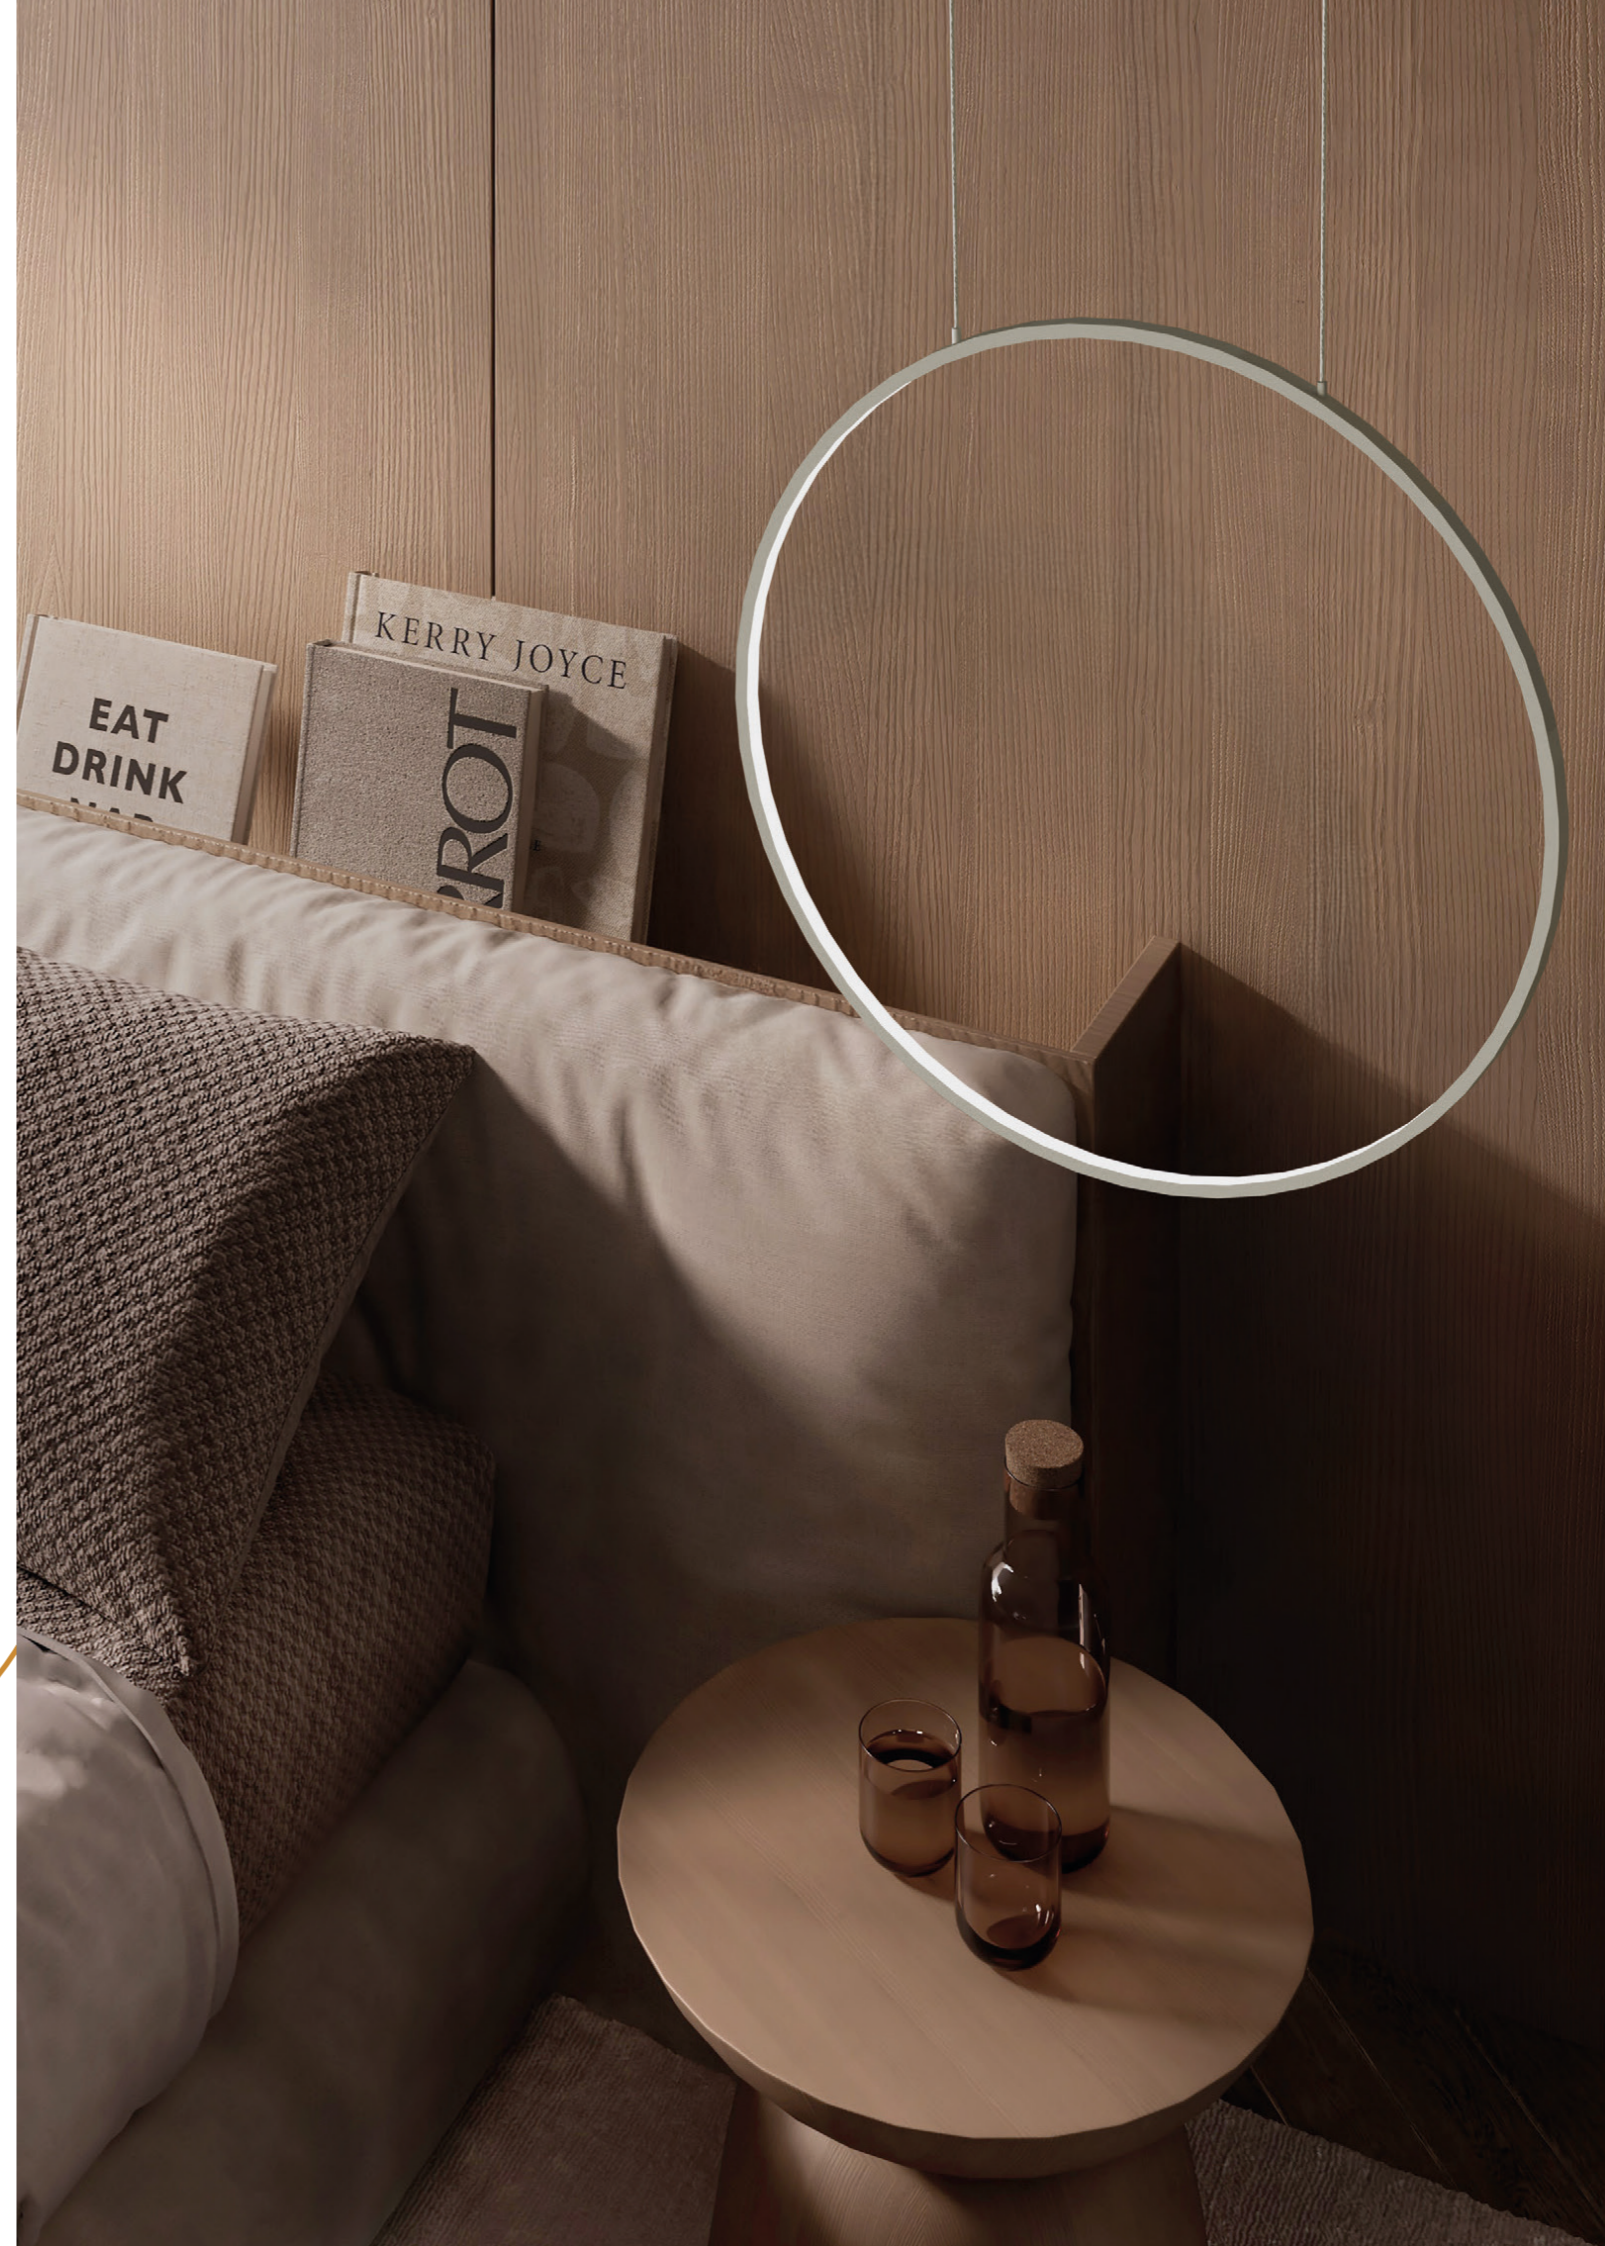

Oświetlenie

DEKORIAN
POD KLUCZ